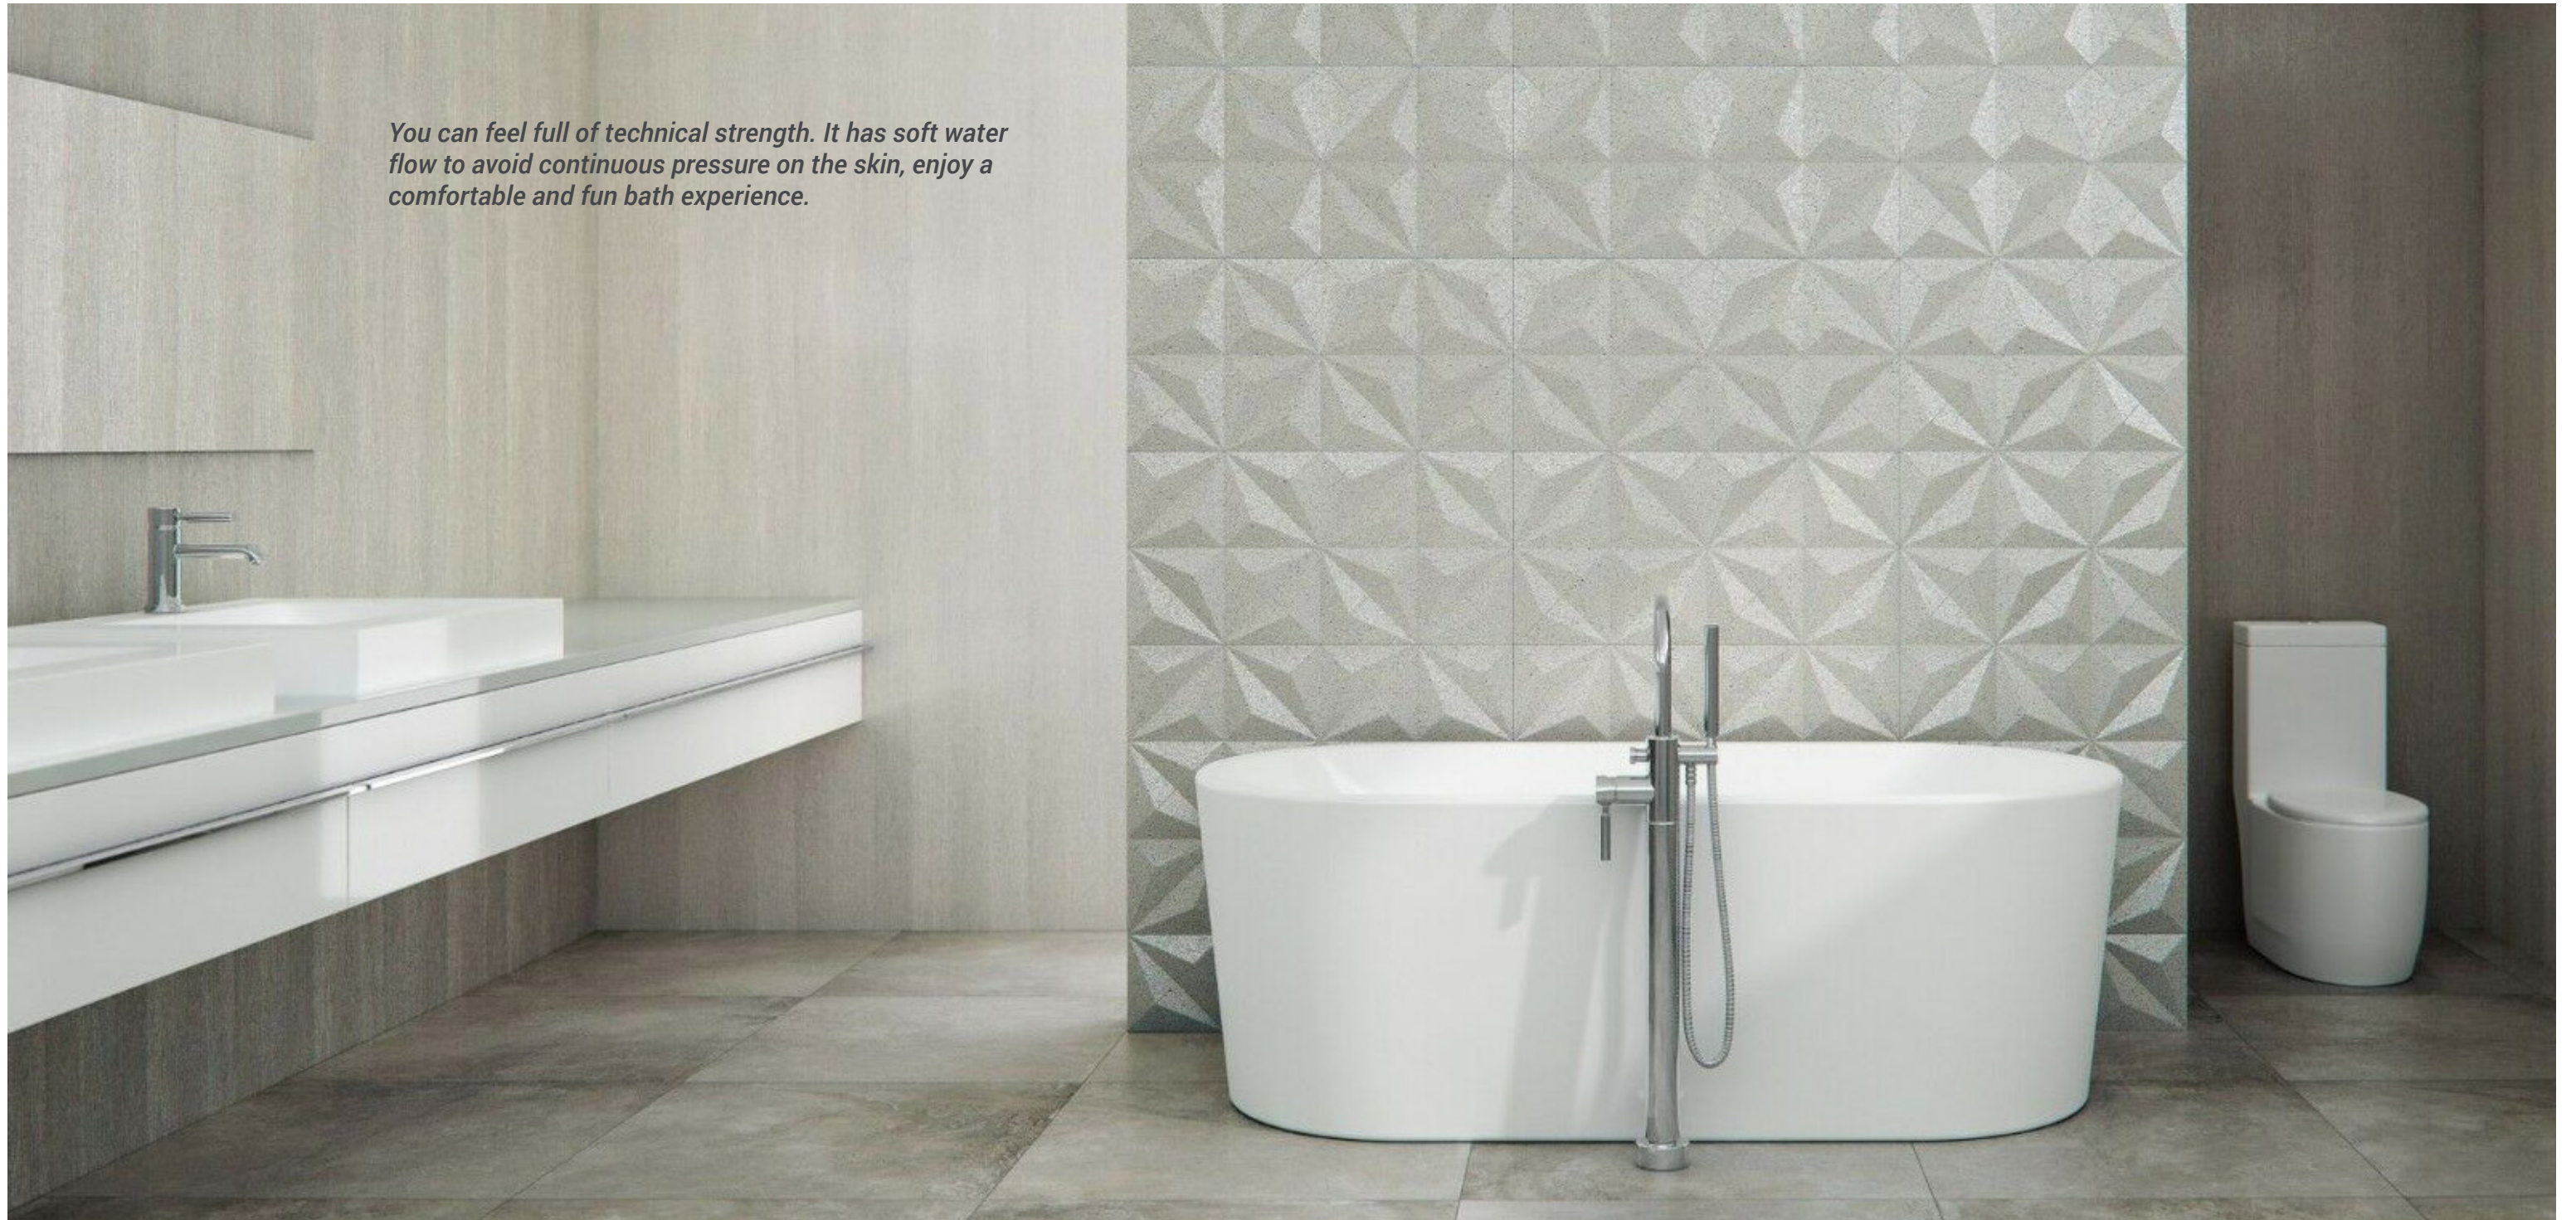

Fontana Elegant Free-Standing 69" x 30" x 31" White Bathroom Bathtub
CMF9693

Fontana Beautiful Bold 60" x 39" x 21" Wall Touch White Free-Standing Bathroom Bathtub
CMF9700

You can feel full of technical strength. It has soft water flow to avoid continuous pressure on the skin, enjoy a comfortable and fun bath experience.